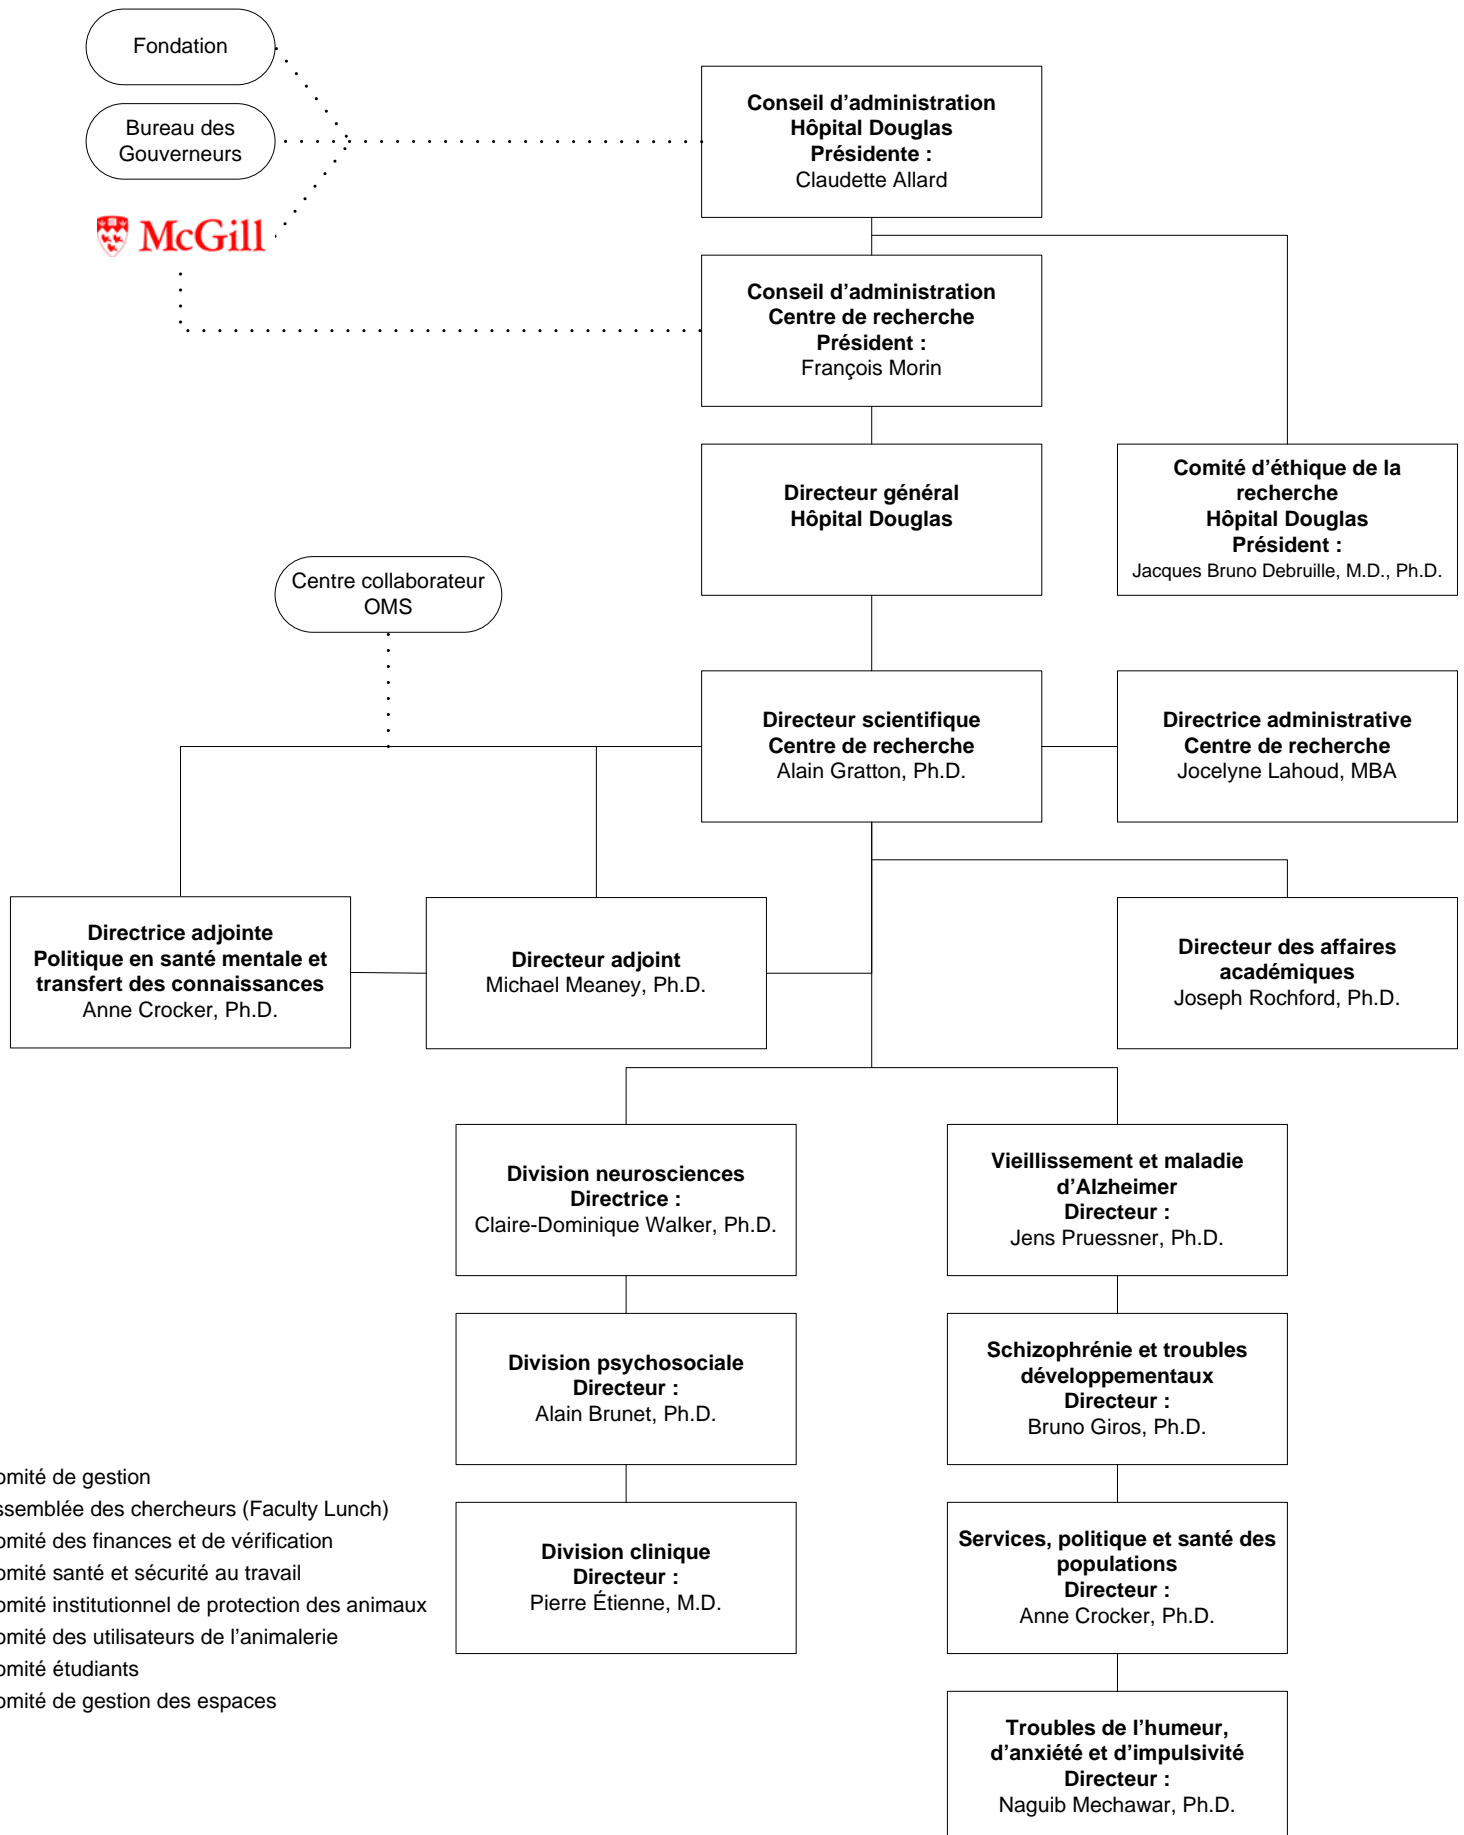

Organigramme du Centre de recherche de l'Hôpital Douglas

Douglas Hospital Research Centre Organizational Chart

- Management Committee
- Faculty Lunch
- Financial and Auditing Committee
- Health and Safety Committee
- Animal Care Committee
- Animal Facility Users Committee
- Students Committee
- Space Management Committee

Organigramme du Centre de recherche de l'Hôpital Douglas