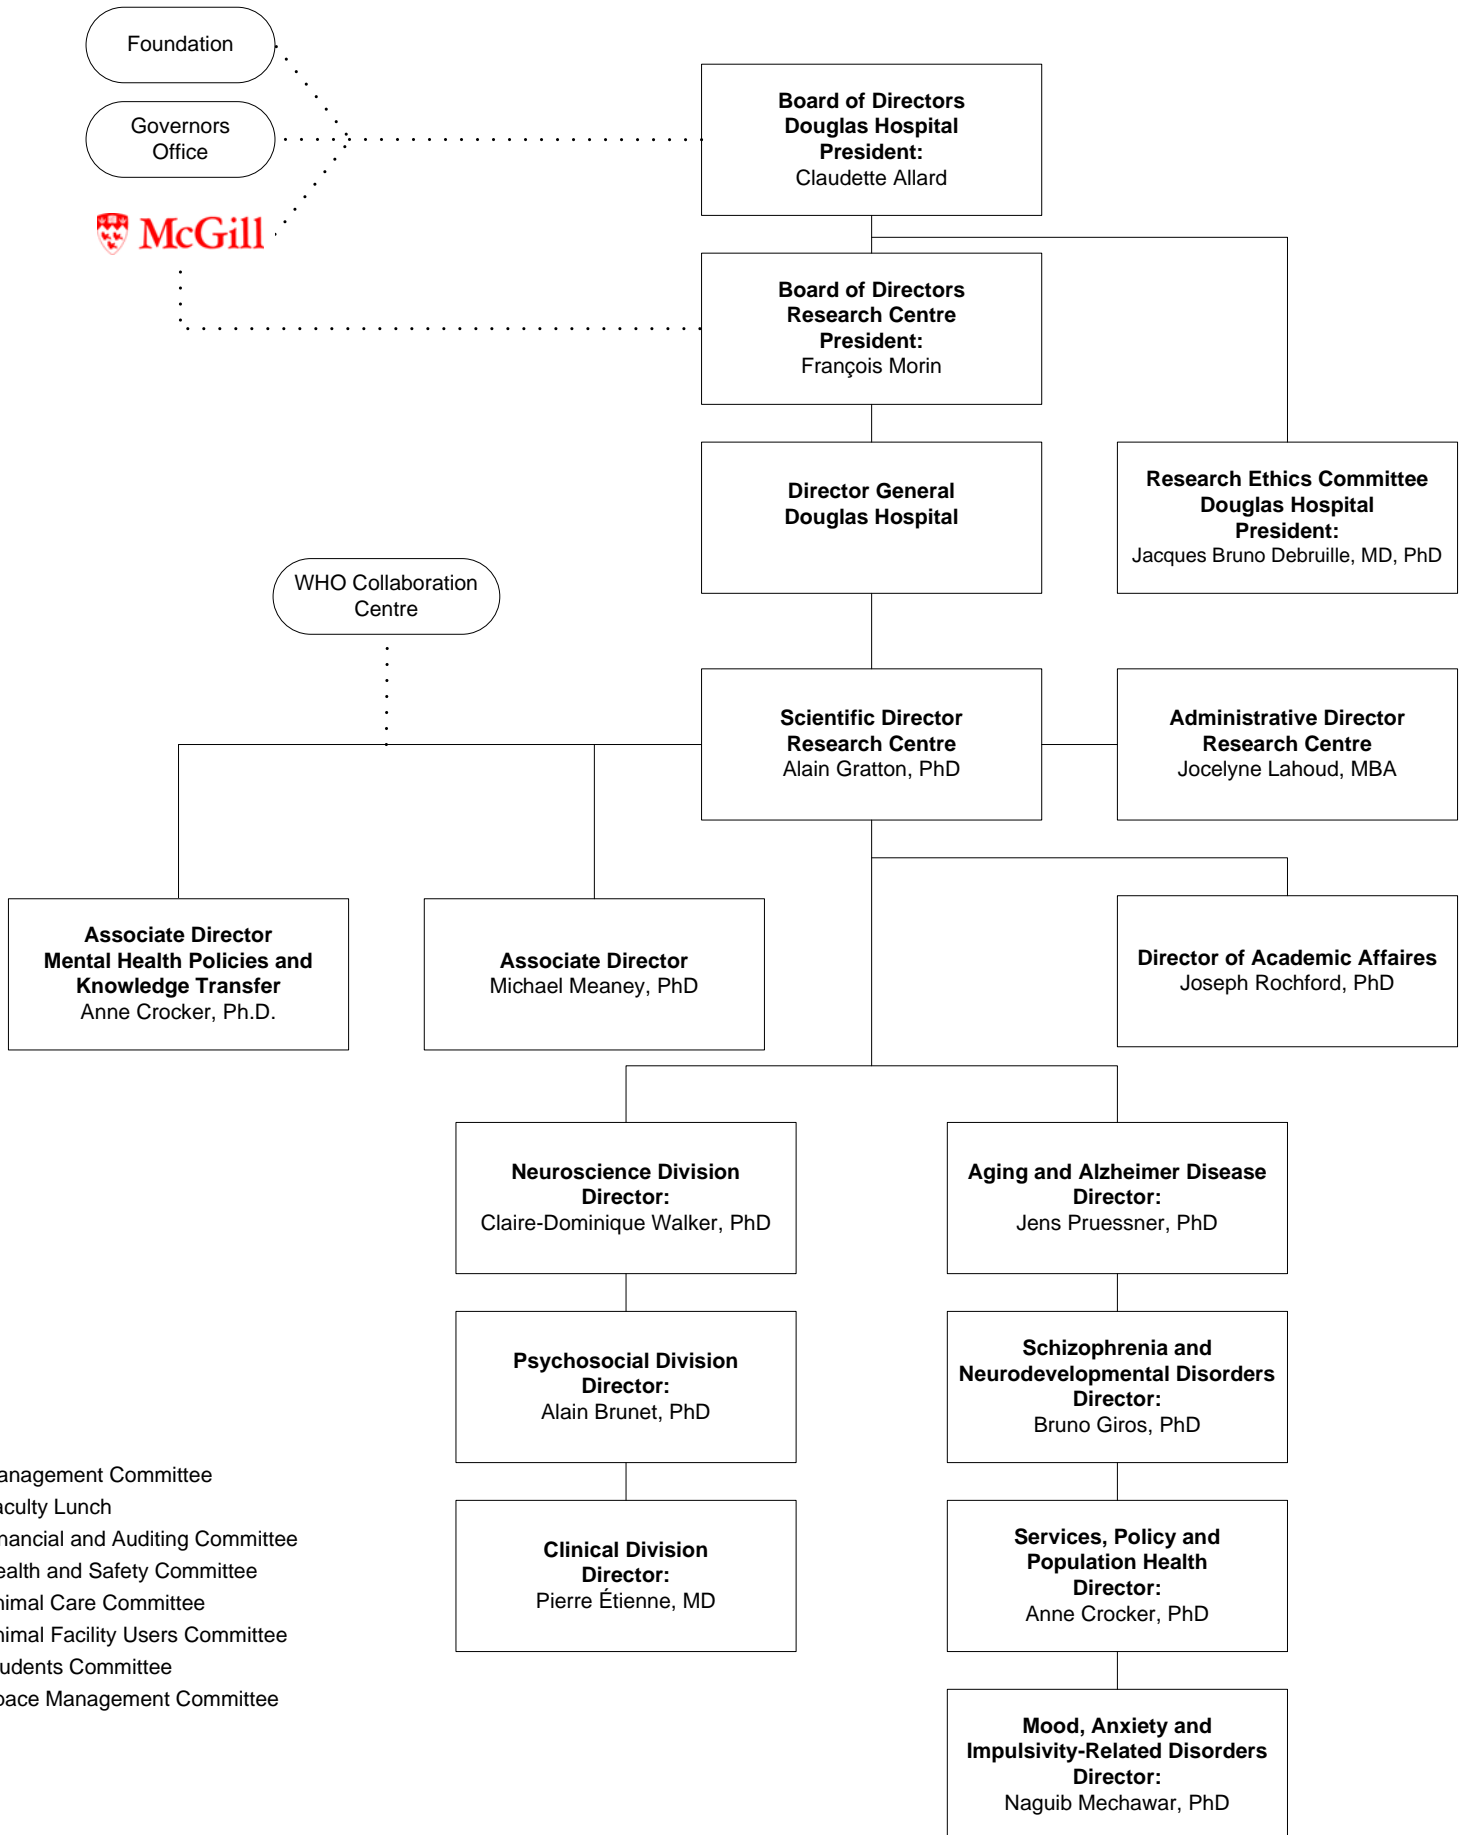

Organigramme du Centre de recherche de l'Hôpital Douglas

Douglas Hospital Research Centre Organizational Chart

- Management Committee
- Faculty Lunch
- Financial and Auditing Committee
- Health and Safety Committee
- Animal Care Committee
- Animal Facility Users Committee
- Students Committee
- Space Management Committee

Organigramme du Centre de recherche de l'Hôpital Douglas